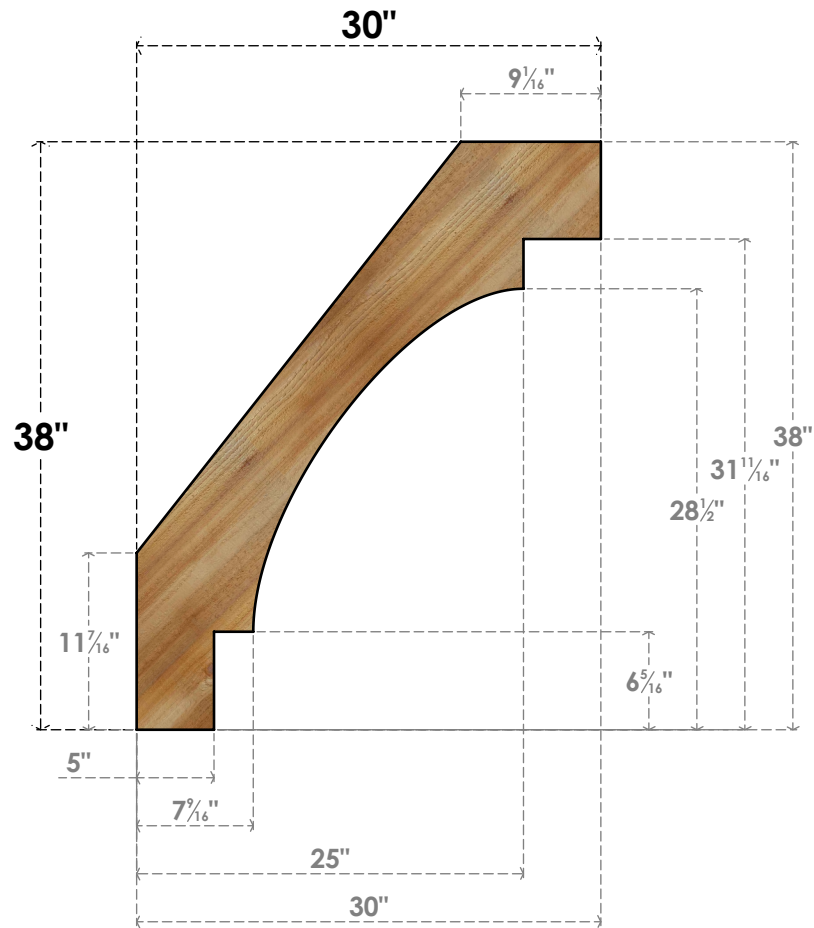

BRC04X30X38MRC00RWR

4"W X 30"D X 38"H MERCED ROUGH SAWN BRACE, WESTERN RED CEDAR

SIDE

FRONT

EKENA MILLWORK
 2300 WEST MAIN ST.
 CLARKSVILLE, TX 75426
 TOLL FREE: 866-607-0453
 WWW.EKENAMILLWORK.COM

NOTES

1. INSTALLATION TO BE COMPLETED IN ACCORDANCE WITH MANUFACTURER'S SPECIFICATIONS.
2. DRAWING MAY NOT BE TO SCALE
3. THIS DRAWING IS INTENDED FOR DESIGN AND PLANNING PURPOSES ONLY.
4. ALL INFORMATION CONTAINED HEREIN WAS CURRENT AT THE TIME OF DEVELOPMENT BUT MUST BE REVIEWED AND APPROVED BY THE PRODUCT MANUFACTURER TO BE CONSIDERED ACCURATE.
5. PRODUCTS ARE NOT KILN DRIED. THIS ITEM IS UNIQUE AND WILL CONTAIN THE NATURAL VARIATIONS THAT THE WOOD SPECIES OFFERS. THIS MAY RESULT IN VARIATIONS UP TO 1/4"