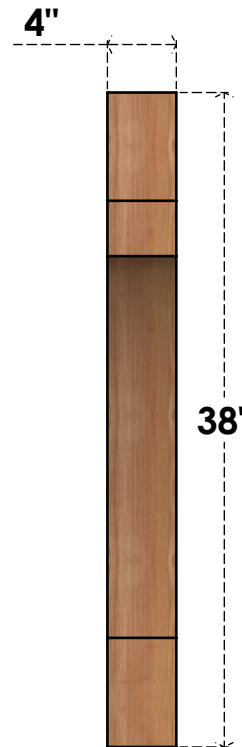

BRC04X30X38MRC00RWR

4"W X 30"D X 38"H MERCED ROUGH SAWN BRACE, WESTERN RED CEDAR

SIDE

FRONT

EKENA MILLWORK
 2300 WEST MAIN ST.
 CLARKSVILLE, TX 75426
 TOLL FREE: 866-607-0453
 WWW.EKENAMILLWORK.COM

NOTES

1. INSTALLATION TO BE COMPLETED IN ACCORDANCE WITH MANUFACTURER'S SPECIFICATIONS.
2. DRAWING MAY NOT BE TO SCALE
3. THIS DRAWING IS INTENDED FOR DESIGN AND PLANNING PURPOSES ONLY.
4. ALL INFORMATION CONTAINED HEREIN WAS CURRENT AT THE TIME OF DEVELOPMENT BUT MUST BE REVIEWED AND APPROVED BY THE PRODUCT MANUFACTURER TO BE CONSIDERED ACCURATE.
5. PRODUCTS ARE NOT KILN DRIED. THIS ITEM IS UNIQUE AND WILL CONTAIN THE NATURAL VARIATIONS THAT THE WOOD SPECIES OFFERS. THIS MAY RESULT IN VARIATIONS UP TO 1/4"